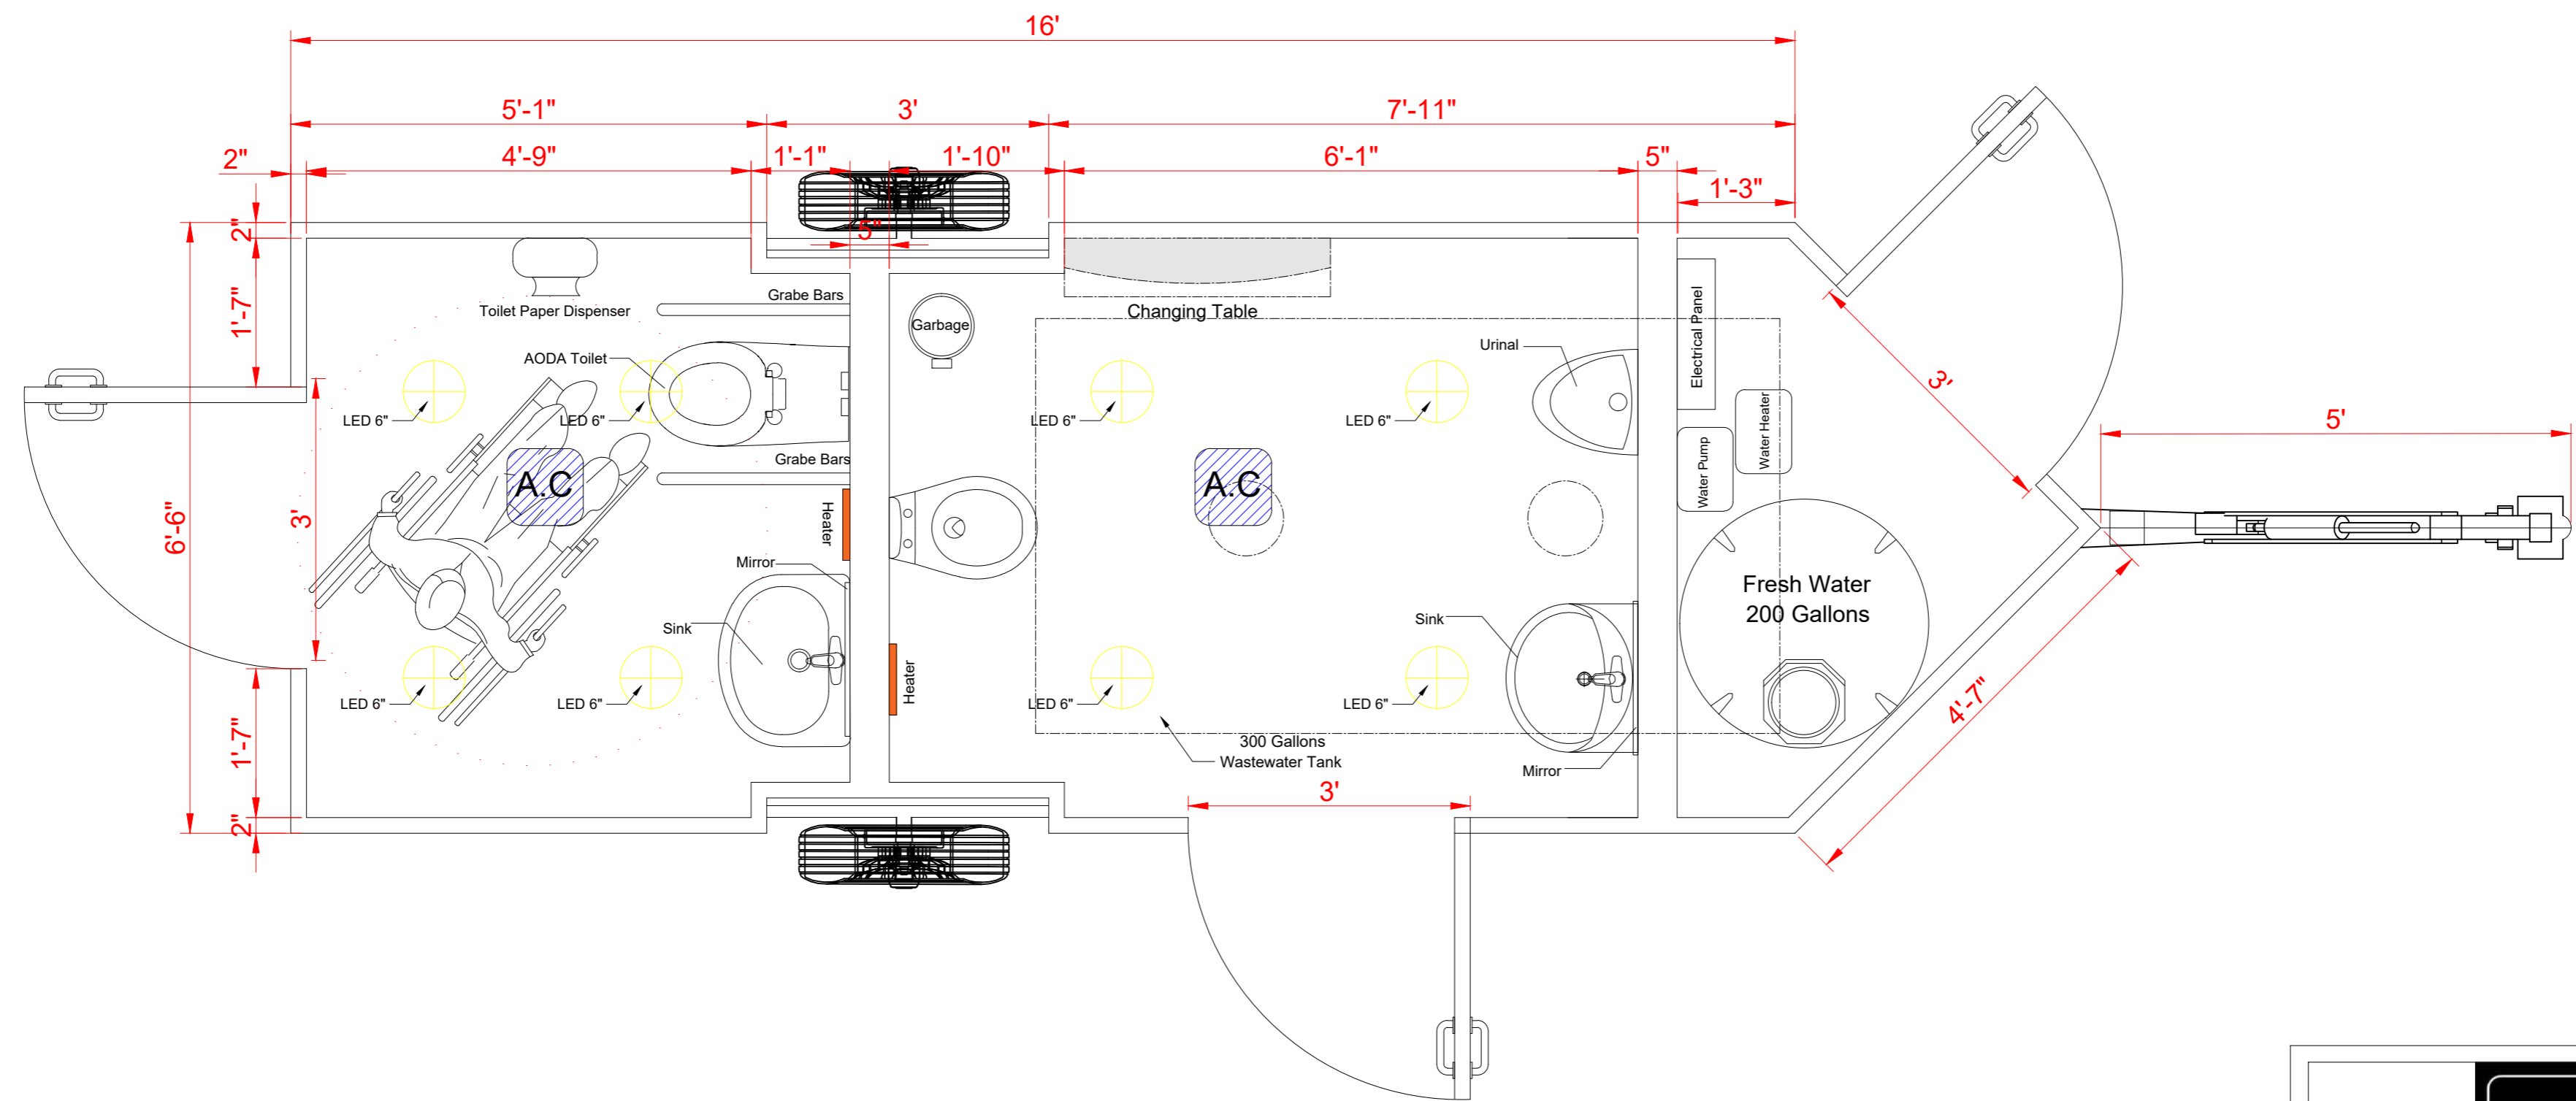


	
PROJECT:	
Mobilio - 6.5'x16'	
Date:	
Jan 27 2026	

PROJECT:  
**Mobilio - 6.5'x16'**

Date:  
**Jan 27 2026**