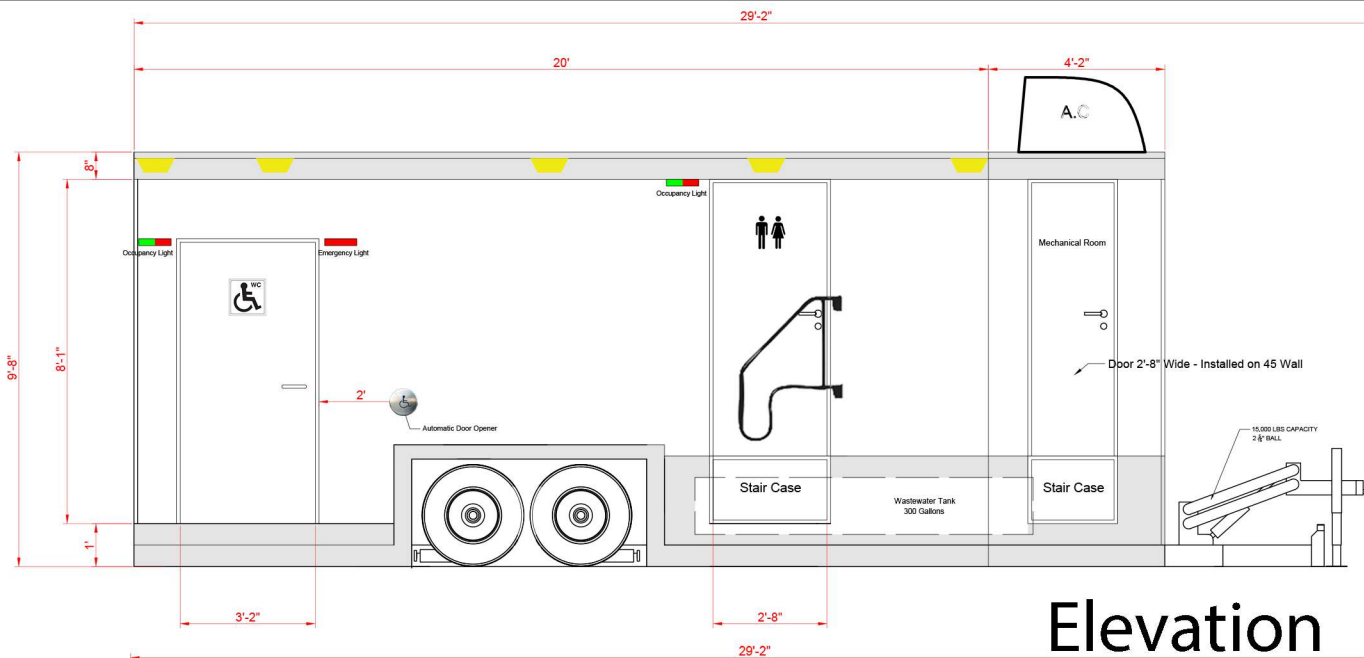

Back

Elevation

Interior V.

- Door Circulation 4'-6" x 5'-9"
- Toilet Circulation 3' x 6'
- Sink Circulation 3'-8" x 5'-7"

NIU™ 833 Rue Berault
Longueuil
Tel.: 1 855 550 3033
Info@niutoilet.com

Mobilio 3 20x10ft
Date: Aug 08 2025