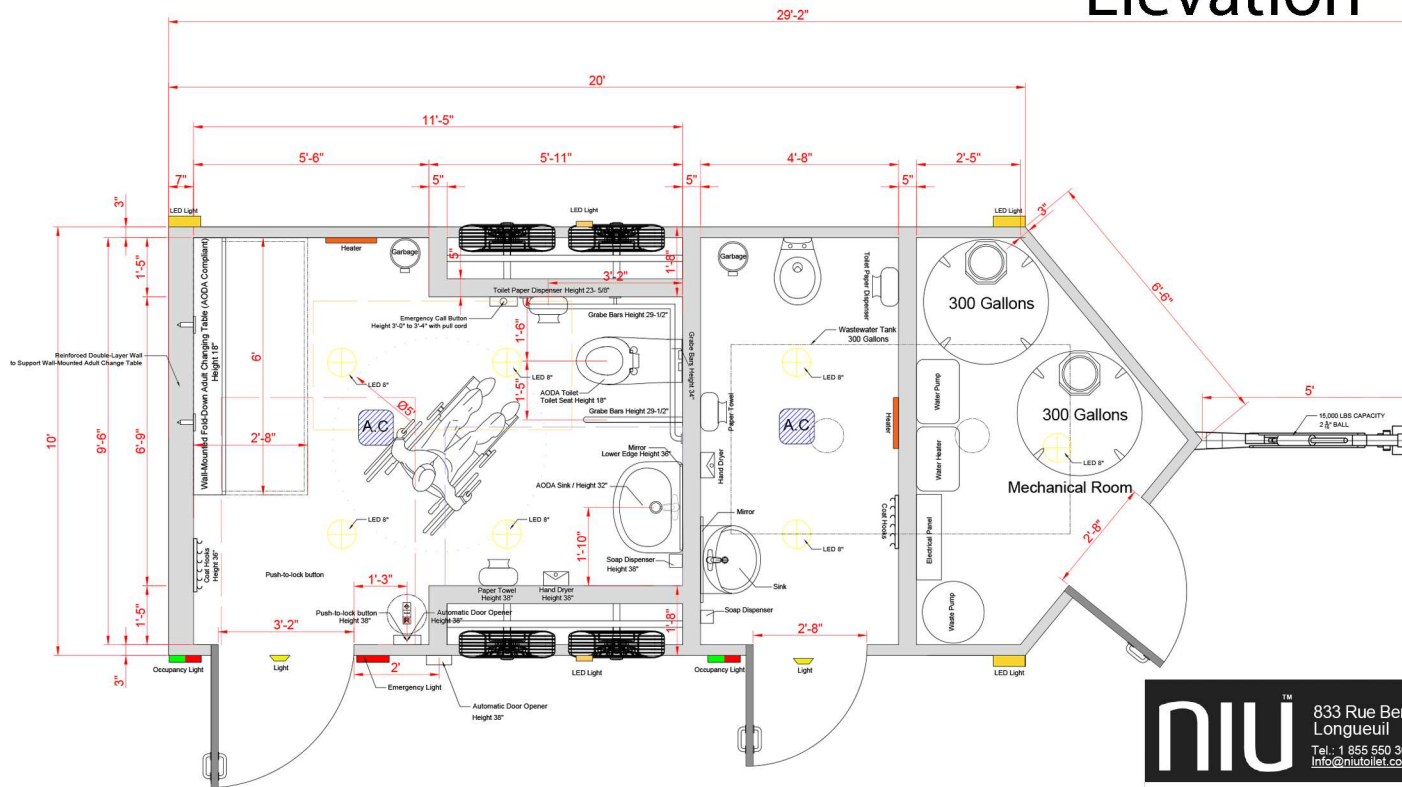

Back

Elevation

Interior V.

- Door Circulation 4'-6" x 5'-9"
- Toilet Circulation 3' x 6'
- Sink Circulation 3'-8" x 5'-7"

NIU™ 833 Rue Berault
Longueuil
Tel.: 1 855 550 3033
Info@niutoilet.com

Mobilio 3 20x10ft
Date: Aug 08 2025